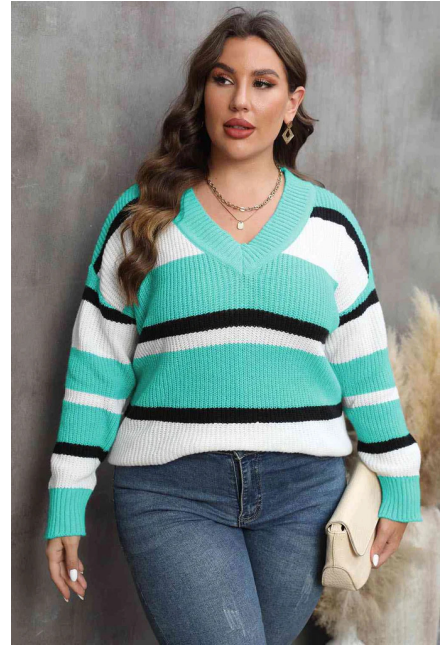

Plus Size Striped V-Neck Dropped Shoulder Sweater

Tiffany Blue / L, Tiffany Blue / 1XL, Tiffany Blue / 2XL, Tiffany Blue / 3XL, Heather Gray / L, Heat...

$29.99

PRODUCT# 1016LB Size: L, 1XL, 2XL, 3XL

/ Color: Tiffany Blue, Heather Gray, Pumpkin, Camel, Mint...

Qty:20