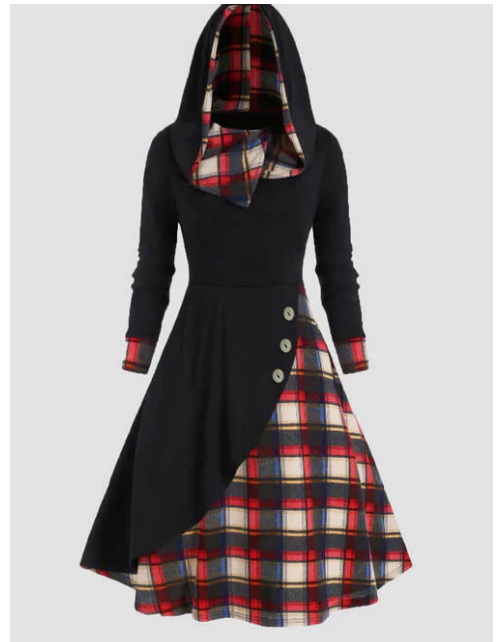

Plus Size Plaid Buttoned Long Sleeve Hooded Dress

Black / 1XL, Black / 2XL, Black / 3XL

$35.99

PRODUCT# 1046LB Size: 1XL, 2XL, 3XL
/ Color: Black * Fits smaller than usual, order 2 sizes...

Qty:25