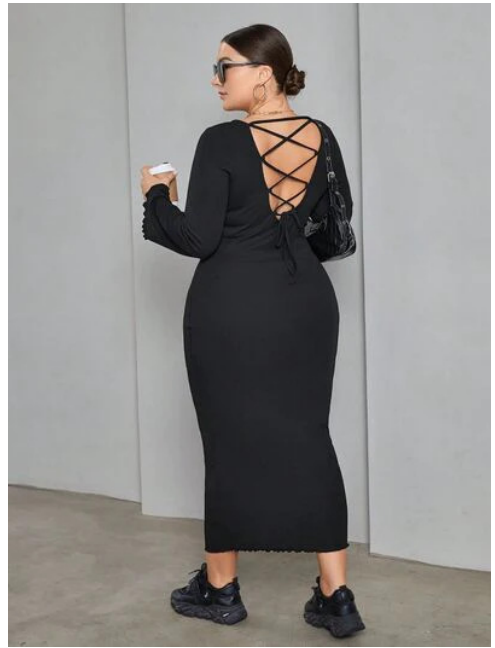

...
Qty:19

Plus Size Ribbed Cocoon Cover Up

Black / 1XL

\$26.99

PRODUCT# 1089LB Size: 1XL, 2XL, 3XL, 4XL
/ Color: Black, Carnation Pink, Light Gray, Sand, Plum...

Qty:251

Plus Size Lace-Up Round Neck Wrap Dress