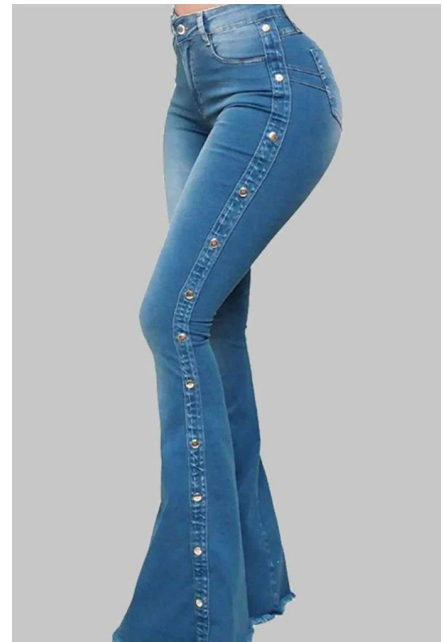

Button Detail Flare Jeans

Medium / S

$42.99

PRODUCT # 1099LB Size: XL, 2XL, 3XL, 4XL, 5XL

/ Color: Medium, Charcoal, Black * Pattern type...

Qty:6