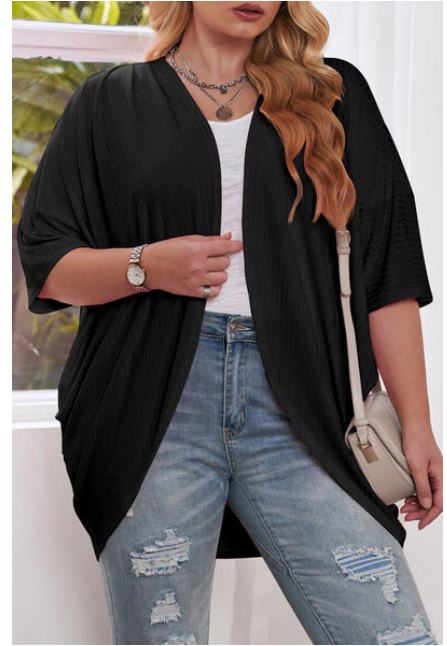

Plus Size Ribbed Cocoon Cover Up

Black / 1XL

$26.99

PRODUCT# 1089LB Size: 1XL, 2XL, 3XL, 4XL
/ Color: Black, Carnation Pink, Light Gray, Sand, Plum...

Qty:368